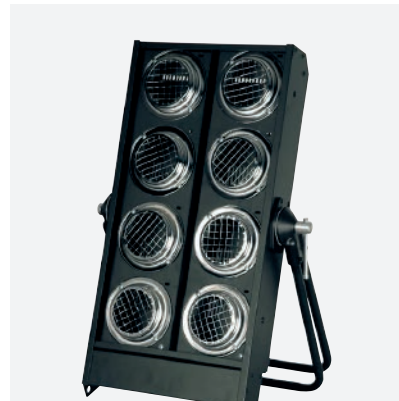

£7 per day

Showtec LED PAR 64

True RGB color mixing, offering vivid colors as well the possibility to reproduce pastel colors.

£5 per day

Generic Fixtures

ETC Source 4 Jr Zoom

Field-angle versatility of a zoom ellipsoidal - the compact package with a 25 - 50 degree beam angle.

£7 per day

Selecon Acclaim Fresnel

Superior control and light quality. Adjustable beam angle range of 6 to 60 Deg and wide range of lamps

£7 per day

8 Cell Blinder

Power output of two sets of 2600W, eight par 36 120V/650W lamps.