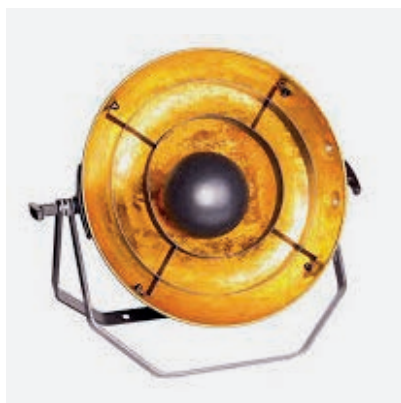

£7 per day

Showtec LED PAR 64

True RGB color mixing, offering vivid colors as well the possibility to reproduce pastel colors.

£5 per day

Generic Fixtures

ETC Source 4 Jr Zoom

Field-angle versatility of a zoom ellipsoidal - the compact package with a 25 - 50 degree beam angle.

£7 per day

Selecon Acclaim Fresnel

Superior control and light quality. Adjustable beam angle range of 6 to 60 Deg and wide range of lamps

£7 per day

8 Cell Blinder

Power output of two sets of 2600W, eight par 36 120V/650W lamps.

£12 per day

Admiral Vintage Line 38cm

Use to create a special atmosphere. Golden reflector surface provides the vintage spotlight look.

£15 per day

Admiral Vintage Line 55cm

The larger of these beautiful lights. Golden reflector surface provides the vintage spotlight look.